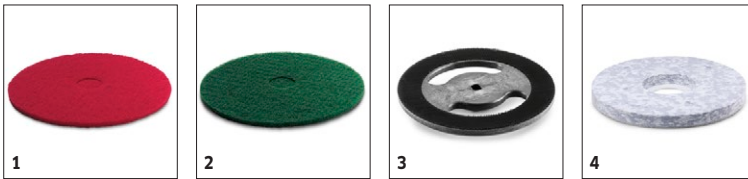

BD 30/4 C BP PACK 1.783-230.0

		Order No.	Hardness / Brush type	Diameter	Colour	Quantity	Price	Description	
Pads									
Pad	1	6.371-153.0	medium-soft	280 mm	red	5 piece(s)		5 pads, medium-soft, red, 280 mm diameter. For cleaning all floors. Suitable for, e.g. D 55.	☐
	2	6.371-154.0	medium-hard	280 mm	green	5 piece(s)		5 pads, medium-hard, green. 280 mm diameter. For removing stubborn dirt and basic cleaning. Suitable for, e.g. D 55.	☐
Pad drive board									
Disk BD 30/4 C	3	6.670-129.0		270 mm		1 piece(s)			☐
Melamine pads									
Pad set 2x D 280 Melamin	4	6.371-019.0		265 mm		2 piece(s)			☐

■ ☐